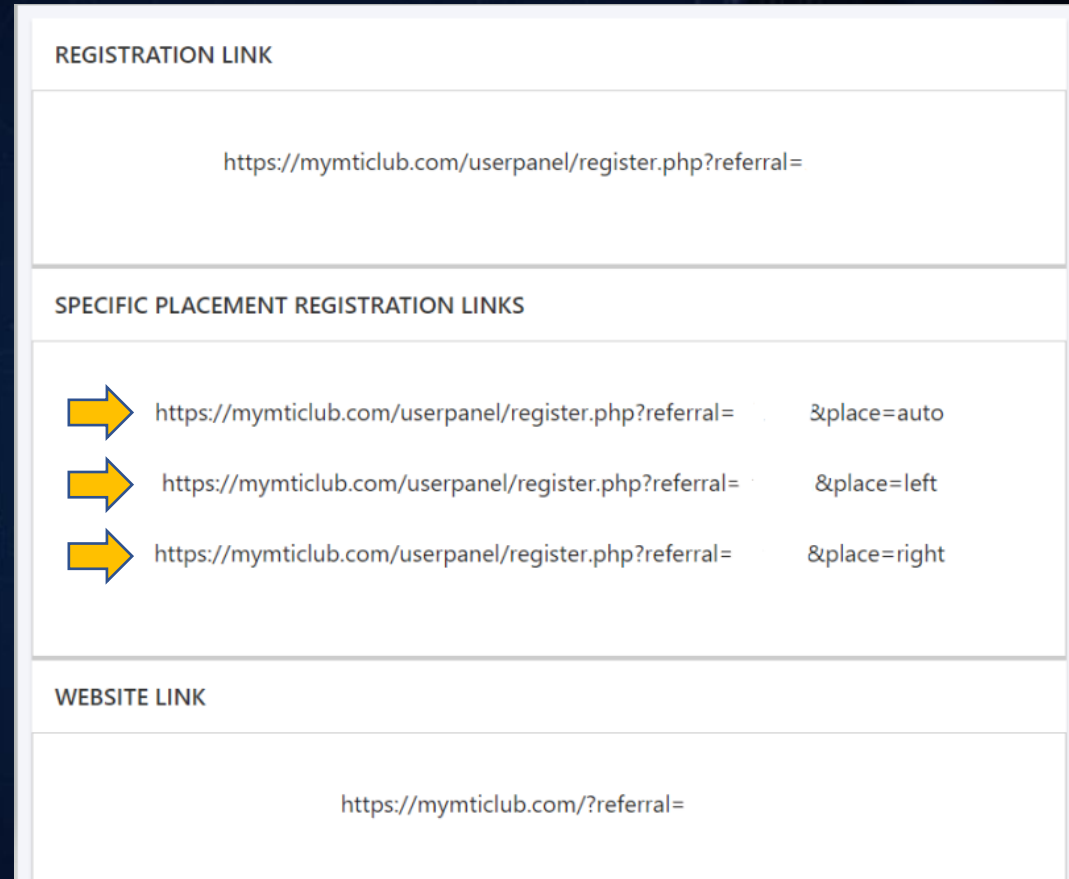

WHERE DO I FIND MY REFERRAL LINK?

In your backoffice, click on **REFERRAL LINK**.
Select the referral link you wish to send (Auto / Left / Right)
If you are uncertain which one to use, please contact your Sponsor.